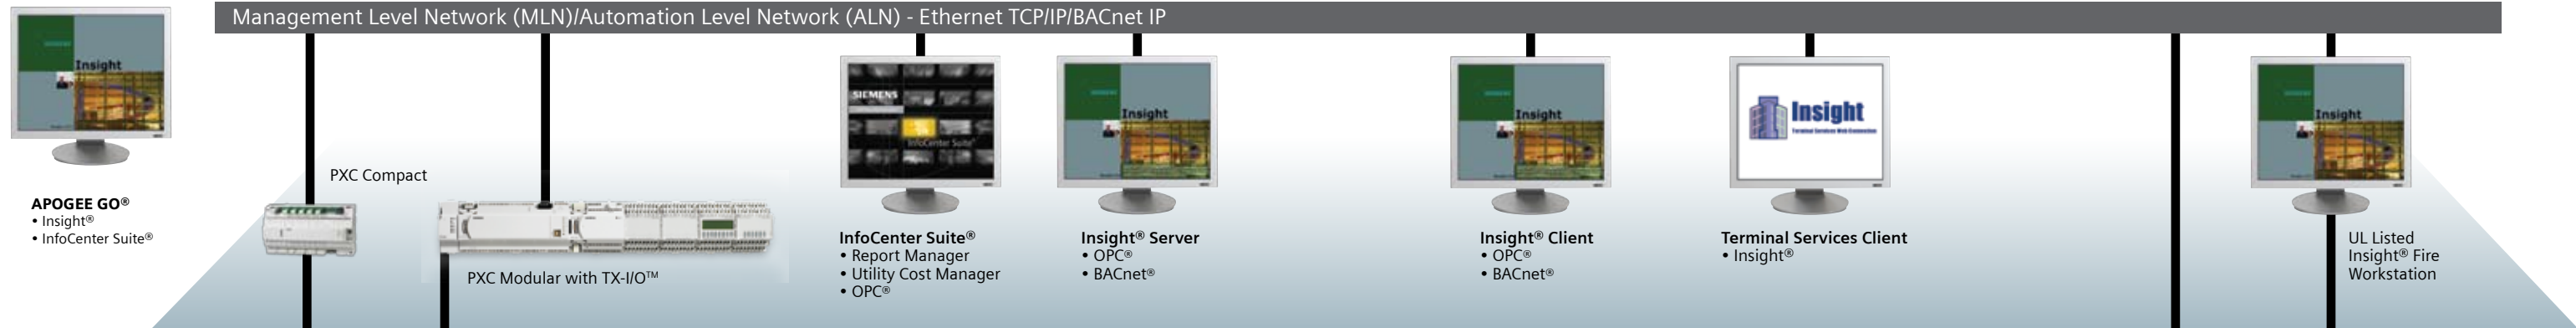

- Remote Notification**
- Pager
 - Cell Phone
 - SMS
 - PDA
 - E-mail

Management Level Network (MLN)/Automation Level Network (ALN) - Ethernet TCP/IP/BACnet IP

Field Level Network (FLN)

Field Level Network (FLN)

Integrate

Systems

- Air Compressor
- Elevator
- Emergency Generator
- Fire/Life Safety
- Fuel Tanks
- Gas Detection
- Hotel
- HVAC/Mechanical
- Industrial Control
- Laboratory
- Lighting
- Particle Measurement
- Power Management
- Programmable Logic Controllers (PLCs)
- Security/Access
- UPS
- Other Building Automation Systems

Actuating Terminal Equipment Controller (ATEC)

Point Pickup Module (PPM)

Digital Energy Monitor (DEM)

Bus Interface Module (BIM) with TX-I/O™

PXC Modular Controller

Fire Alarm Panel

Automation Level Network (ALN)