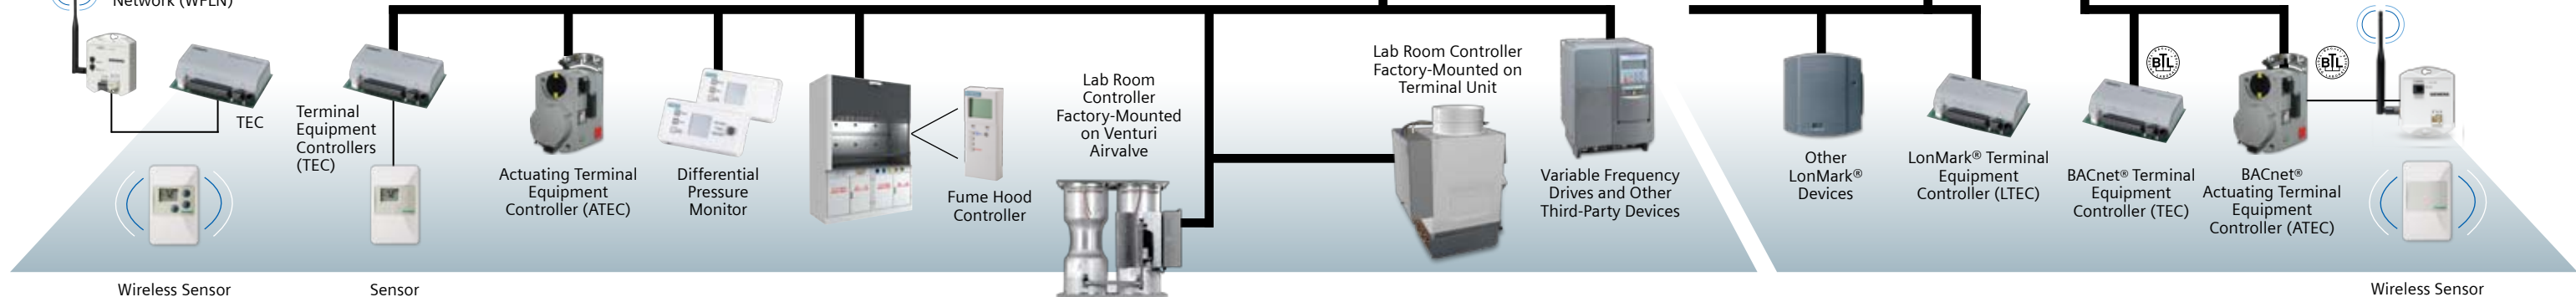

Wireless Field Level Network (WFLN)

Field Level Network (FLN)

LonWorks Floor Network

BACnet MS/TP

Wireless Sensor

Sensor

Wireless Sensor